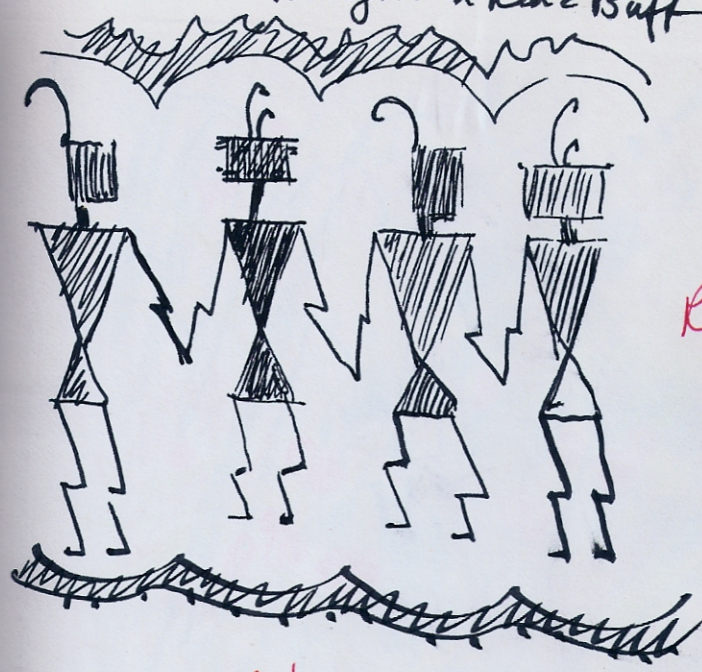

Designs on Red & Buff

Battery Sedentary Period
Gladwin 700-800 AD
Hohokam

Red on Buff

Colonial Period

Snake town

Black on White
White Mound

towns Villages Pueblos
Hopi / Zuni / Rio Grande
Pueblos - all that remain
of early 700 AD Indian
cultures -

Sayles, E.B. - The Cochise Culture
Medallion Papers 24 Mile Pueblo,
Globe - 1941
Sayles, E.B. - The San Simon Branch
Excavations at Cave Creek + San Simon
Valley. Medallion Papers 1945.
Bulletin: 16 Vol 34 Tucson

grey rocks

SNOW

white aspen
against
black/green
blue sky
rocks

white snow

senna
+ umber
grasses
grey aged
log

GB mva 10/19/97

GB m Va 10/19/9